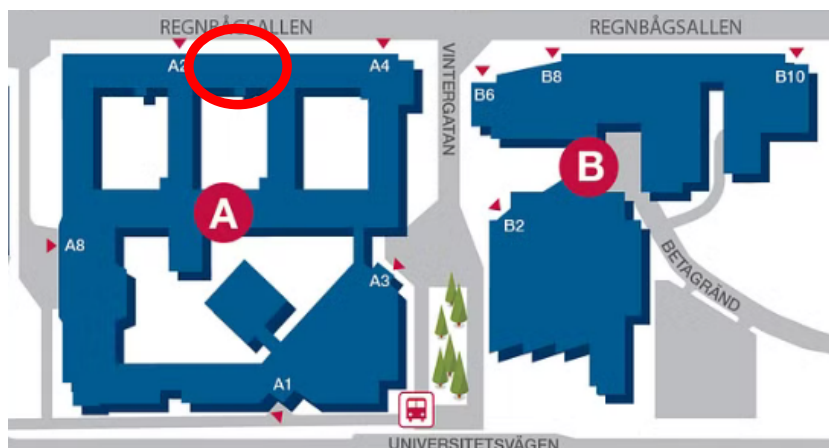

Fika med facket

11 september 2024 kl 09,00

All members are welcome!
Feel free to bring a colleague who is not yet a part of the union.

New Place!

Campus Luleå 11 september time 09:00 We meet at the courtyard enclosed by A-building see map below. If the wheater is bad we are inside